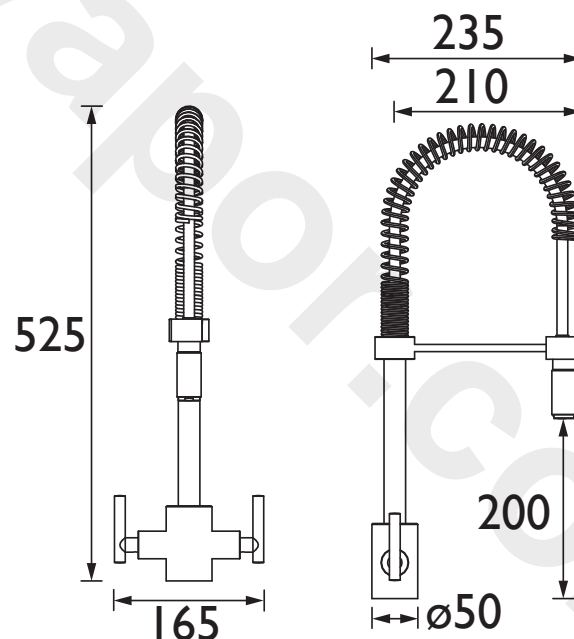

### Features:

- Long life and easy to use 1/4 turn ceramic disc valves
- Metal fixing nut for added durability
- Minimum working pressure of 0.5 bar
- Flexible tails included
- Particular attention should be paid to this product which will need to be installed in accordance with your local Water Authority/Water Regulations

### Specification

<b>Product Type:</b>	Kitchen Taps
<b>Main Construction Material:</b>	Brass
<b>Mount Type:</b>	Deck
<b>Handle Type:</b>	Lever
<b>Connection Inlet:</b>	1/2" BSP Flexible Tails
<b>Connection Outlet:</b>	Spray Handset
<b>Number of Tap Holes:</b>	1
<b>Valve/Cartridge Type:</b>	1/2" Ceramic Disc Valve - 1/4 turn
<b>Plumbing System Requirements:</b>	Suitable for all plumbing systems
<b>Minimum Dynamic Pressure (bar):</b>	0.5 bar
<b>Maximum Dynamic Pressure (bar):</b>	5 bar
<b>Maximum Hot Water Temperature °C:</b>	65°C
<b>Maximum Static Pressure (bar):</b>	10 bar
<b>Flow Type:</b>	Single
<b>Isolation Included:</b>	No

### Dimensions (measurements in mm)